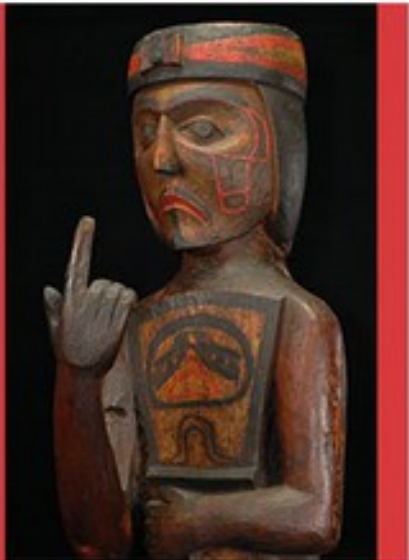

## Search in collections

SEARCH

DATE: 1840

IDENTIFIER: T0672

**DESCRIPTION:** Bags dating from the first half of the 19th century provide a rich overview of Haudenosaunee (Iroquois) beadwork. Around 1800, Haudenosaunee (Iroquoian) women began to make beaded bags for sale to non-Natives, primarily travellers and tourists. Older quill-worked traditions of geometric and curvilinear elements such as double curves and scrolls were translated in beads. Many bags have simple geometric patterns, but others seem to refer to cosmological symbolism. The four cardinal directions frequently appear in the beadwork. Other designs are abstract, suggesting dream or vision-inspired experiences.

**PHYSICAL DIMENSIONS:** height 9.5 in ; width 7 in

**FORMAT:** Bag

**COVERAGE:** New York ; Seneca (Haudenosaunee)

[American Indian Art](#)

T0672

T0672

All  
Collections

# American Indian Art from the Fenimore Art Museum: The Thaw Collection

*on view at*  
**The Metropolitan Museum of Art**  
**May 9 – October 8, 2017**

TRAVELING EXHIBITION

On View

- AMERICAN PAINTINGS GALLERY
- AMERICAN FOLK ART GALLERY
- COOPER GALLERY
- THAW GALLERY
- OTHER GALLERIES
- ON LOAN TO OTHER MUSEUMS

Collections

- AMERICAN FINE ART
- AMERICAN FOLK ART
- AMERICAN INDIAN ART
- PHOTOGRAPHY
- NEW ACQUISITIONS

Search in collections

SEARCH

1 2 3 4 5 6 7 8 9 10

The Fenimore Art Museum presents in permanent changing exhibitions the superb art and history collections of the New York Historical Association. The Association also has a great deal of material associated with James Fenimore Cooper, Cooperstown's most famous native son, and his family.